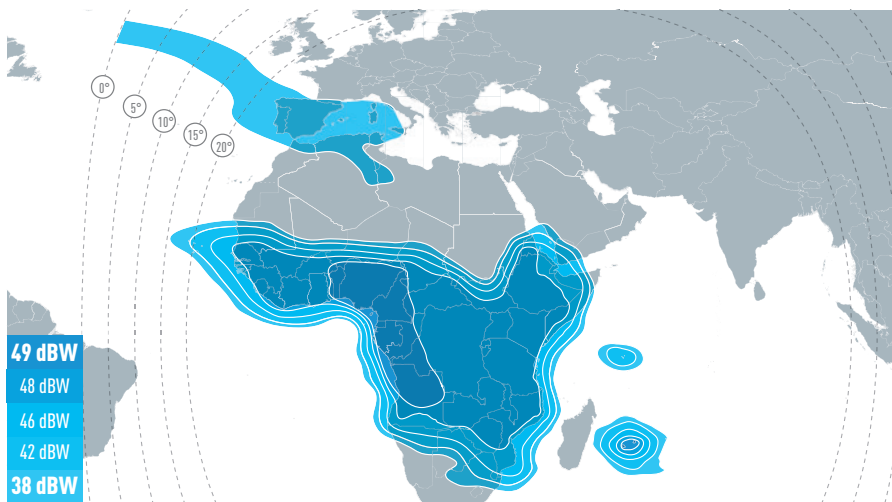

SATELLITE EUTELSAT 36C

HIGH CAPACITY SATELLITE FOR RUSSIA AND SUB-SAHARAN AFRICA

Ku-band Russia Downlink Coverage

Ku-band Sub-Saharan Africa Downlink Coverage

High capacity satellite for Russia and Sub-Saharan Africa

Eutelsat is leasing capacity on a new RSCC (Russian Satellite Communication Company) satellite, Express-AMU1, launched in 2015 to 36° East. Eutelsat is commercialising capacity under the name EUTELSAT 36C. This state-of-the-art high-capacity satellite provides coverage of the European part of the Russian Federation in Ku and Ka-bands and also ensures service continuity and growth for broadcast markets developed by Eutelsat in sub-Saharan Africa. EUTELSAT 36C will transform the broadcasting infrastructure at 36° East into a broader system to support more television services and IP-based applications to match the development of Russia's digital entertainment market. More than 11 million Direct-to-Home antennas in Russia are already pointed at this leading video neighbourhood, subscribing to the premium NTV+ platform or to Tricolor, one of the world's fastest-growing TV platforms.

The satellite is providing follow-on and expansion capacity for EUTELSAT 36A.

SATELLITE EUTELSAT 36C

Ku-band Russia Downlink Coverage

Ku-band Sub-Saharan Africa Downlink Coverage

KEY MARKETS

- RUSSIA
- SUB-SAHARAN AFRICA

ORBITAL POSITION

36 DEGREES EAST

FREQUENCIES

Ku-band

What can we do for you? Please visit
www.eutelsat.com/enquiries