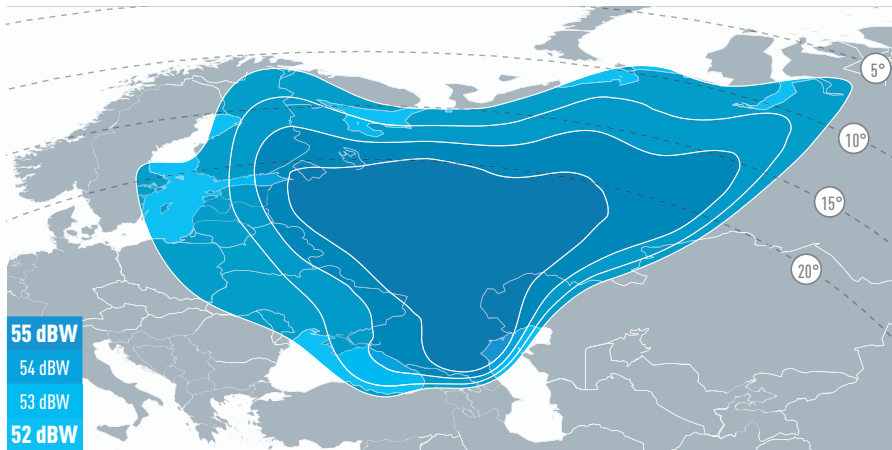

SATELLITE EUTELSAT 36C

Ku-band Russia Downlink Coverage