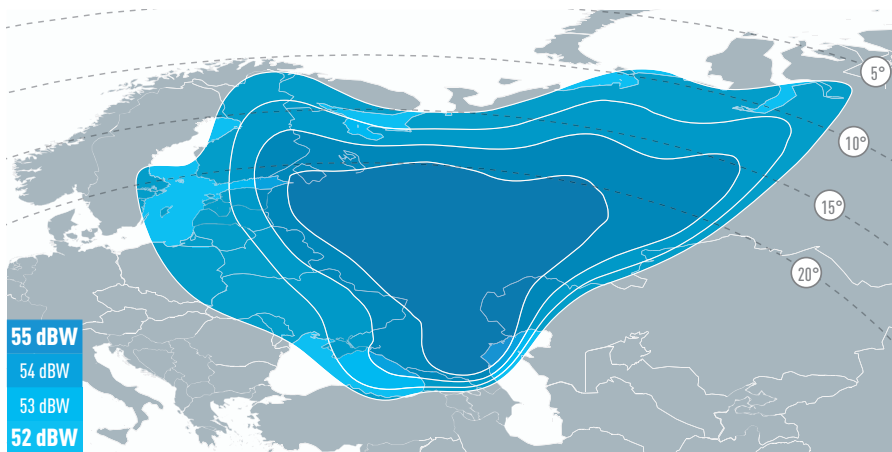

SATELLITE EUTELSAT 36C

HIGH CAPACITY SATELLITE FOR RUSSIA AND SUB-SAHARAN AFRICA

Ku-band Russia Downlink Coverage

Ku-band Sub-Saharan Africa Downlink Coverage

High capacity satellite for Russia and Sub-Saharan Africa

Eutelsat is leasing capacity on a new RSCC (Russian Satellite Communication Company) satellite, Express-AMU1, launched in 2015 to 36° East. Eutelsat is commercialising capacity under the name EUTELSAT 36C. This state-of-the-art high-capacity satellite provides coverage of the European part of the Russian Federation in Ku and Ka-bands and also ensures service continuity and growth for broadcast markets developed by Eutelsat in sub-Saharan Africa. EUTELSAT 36C will transform the broadcasting infrastructure at 36° East into a broader system to support more television services and IP-based applications to match the development of Russia's digital entertainment market. More than 11 million Direct-to-Home antennas in Russia are already pointed at this leading video neighbourhood, subscribing to the premium NTV+ platform or to Tricolor, one of the world's fastest-growing TV platforms.