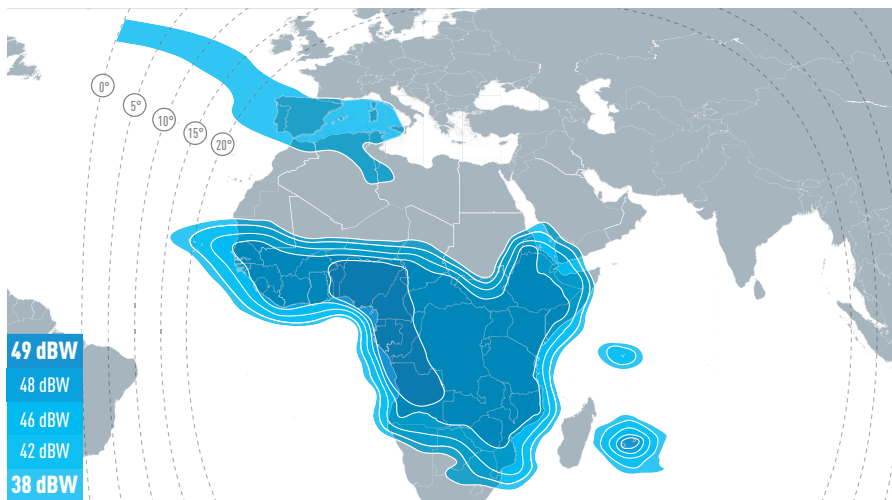

SATELLITE EUTELSAT 36C

HIGH CAPACITY SATELLITE FOR RUSSIA AND SUB-SAHARAN AFRICA

Ku-band Russia Downlink Coverage

Ku-band Sub-Saharan Africa Downlink Coverage

High capacity satellite for Russia and Sub-Saharan Africa

Eutelsat is leasing capacity on a new RSCC (Russian Satellite Communication Company) satellite, Express-AMU1, launched in 2015 to 36° East. Eutelsat is commercialising capacity under the name EUTELSAT 36C. This state-of-the-art high-capacity satellite provides coverage of the European part of the Russian Federation in Ku and Ka-bands and also ensures service continuity and growth for broadcast markets developed by Eutelsat in sub-Saharan Africa. EUTELSAT 36C will transform the broadcasting infrastructure at 36° East into a broader system to support more television services and IP-based applications to match the development of Russia's digital entertainment market. More than 11 million Direct-to-Home antennas in Russia are already pointed at this leading video neighbourhood, subscribing to the premium NTV+ platform or to Tricolor, one of the world's fastest-growing TV platforms.

The satellite is providing follow-on and expansion capacity for EUTELSAT 36A.

SATELLITE EUTELSAT 36C

Ku-band Russia Downlink Coverage

Ku-band Sub-Saharan Africa Downlink Coverage

KEY MARKETS

- RUSSIA
- SUB-SAHARAN AFRICA